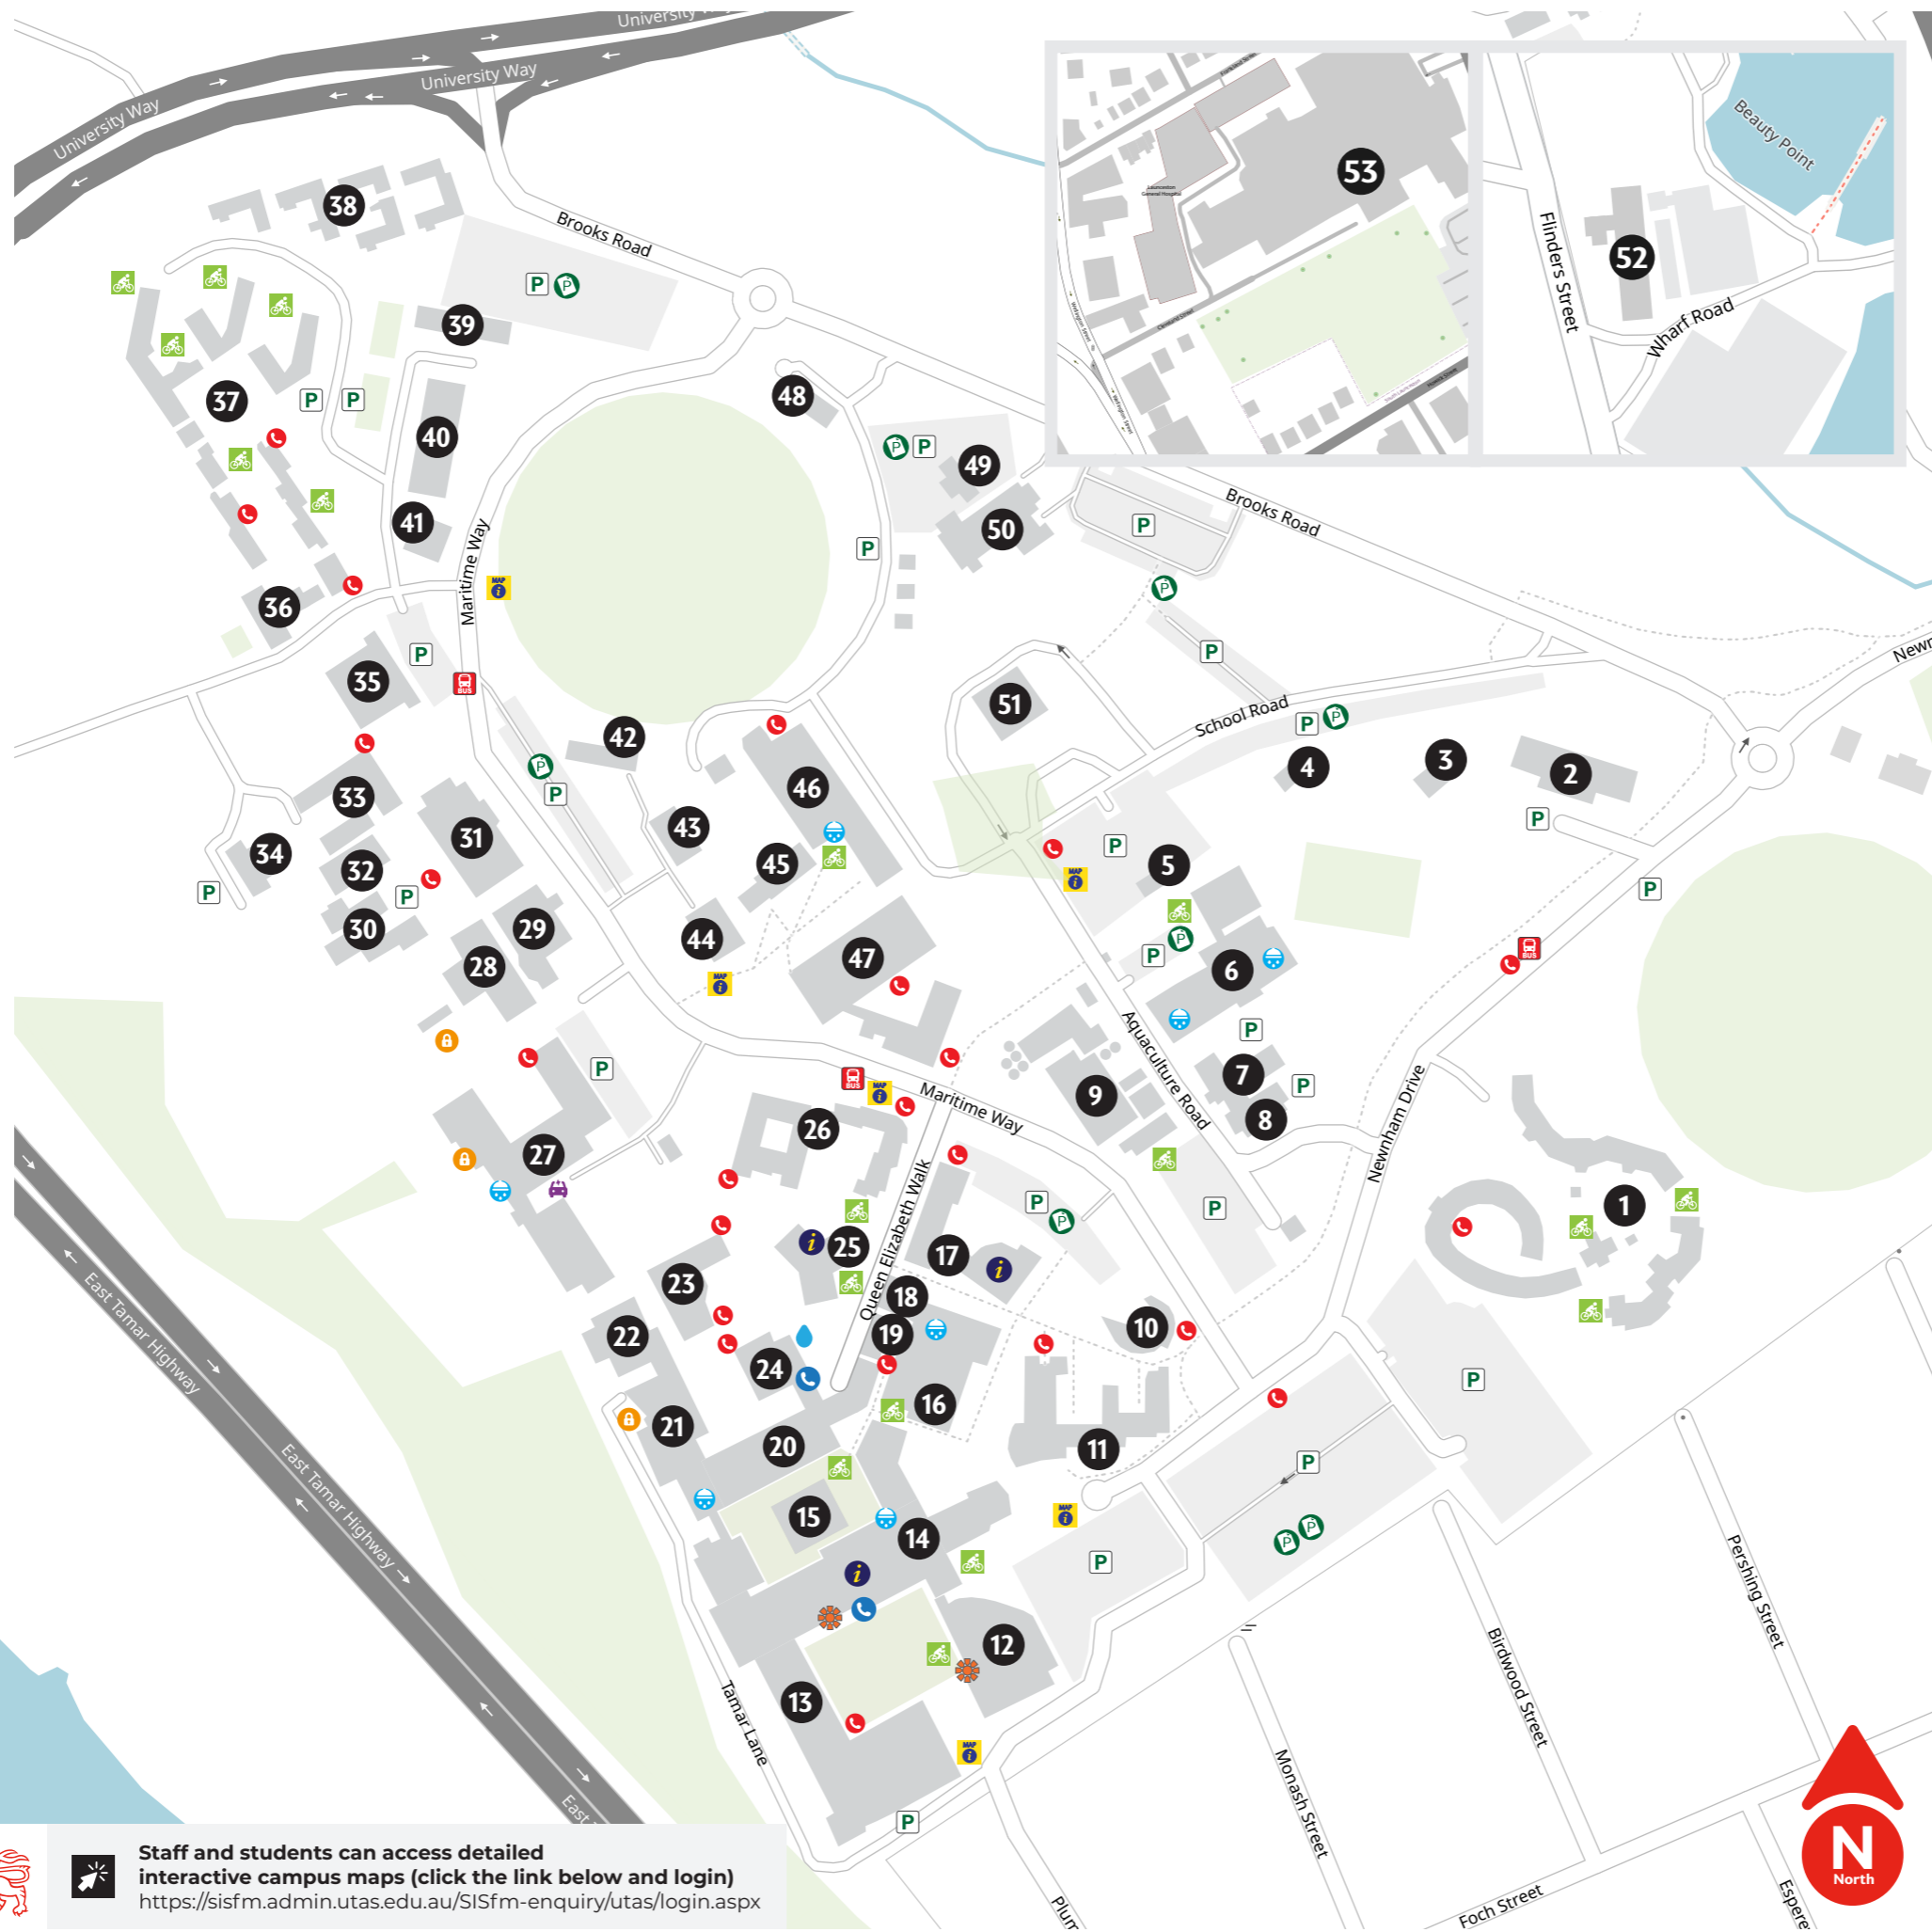

Newnham Campus Guide

Map	
Learning Hub	
Car Parking	
Parking Voucher Machine	
Information	
Bus Stop	
Emergency Phone	
Public Phone	
Bike Rack	
Electric Bike Charging Station	
Bike Hub	
Bike Repair Station	
Electric Car Charging Station	
Shower	
Water Refill Station	

AMC Seamanship Centre	52
AMC Search	33
AMC AUV Lab	41
Building A: Education, ITS	13
Building B: Admin and Library	14
Building C: Health Science	20
Building D: Business	21
Building E: Engineering	22
Building F: English Language Centre	15
Building G: Human Movement	16
Building J: Hospital Simulation Centre	23
Building K: Riawunna	10
Building L: Faculty of Arts	11
Building M: Nursing	24
Building N: Nursing	19
Building O: Psychology	18
Building P: Kerslake Hall	26
Building R: Aquaculture	9
Building S: G&SS, Chemistry, Centre for Fisheries & Aquaculture	46
Building T1	4
Building T5	5
Building T7: ISD Workshop	8
Building T8: ISD Office	7
Building T9: Unigym	6
Building T26	45
Building T30: AFRDI	51
Building T40B	50
Building T42: Change Rooms	49
Building T43: Club Rooms	48
Building V: Computing	47
Building X: Sir Raymond Ferrall Centre	12
Building Y: Student Services	25
Building Z: TUU, The Walk Cafe, University College (Level 2)	17
Cavitation Research Laboratory	39
Childcare Centre	2
Childcare Cottage	3
Communal Centre: Saltz, Seafarers Unibar	31
Connell Building	29
D5	32
Electro Technology Laboratory	43
Investigator Hall Office	36
Investigator Hall	37
Leprena Accommodation	1
Launceston Clinical School	53
Model test basin	40
Newnham Apartments	38
Newnham Hall	34
Norfolk Hall	30
Old Cavitation Tunnel	42
Swanson Building	27
Simulator	28
Survival Centre	35
Thermodynamics	44